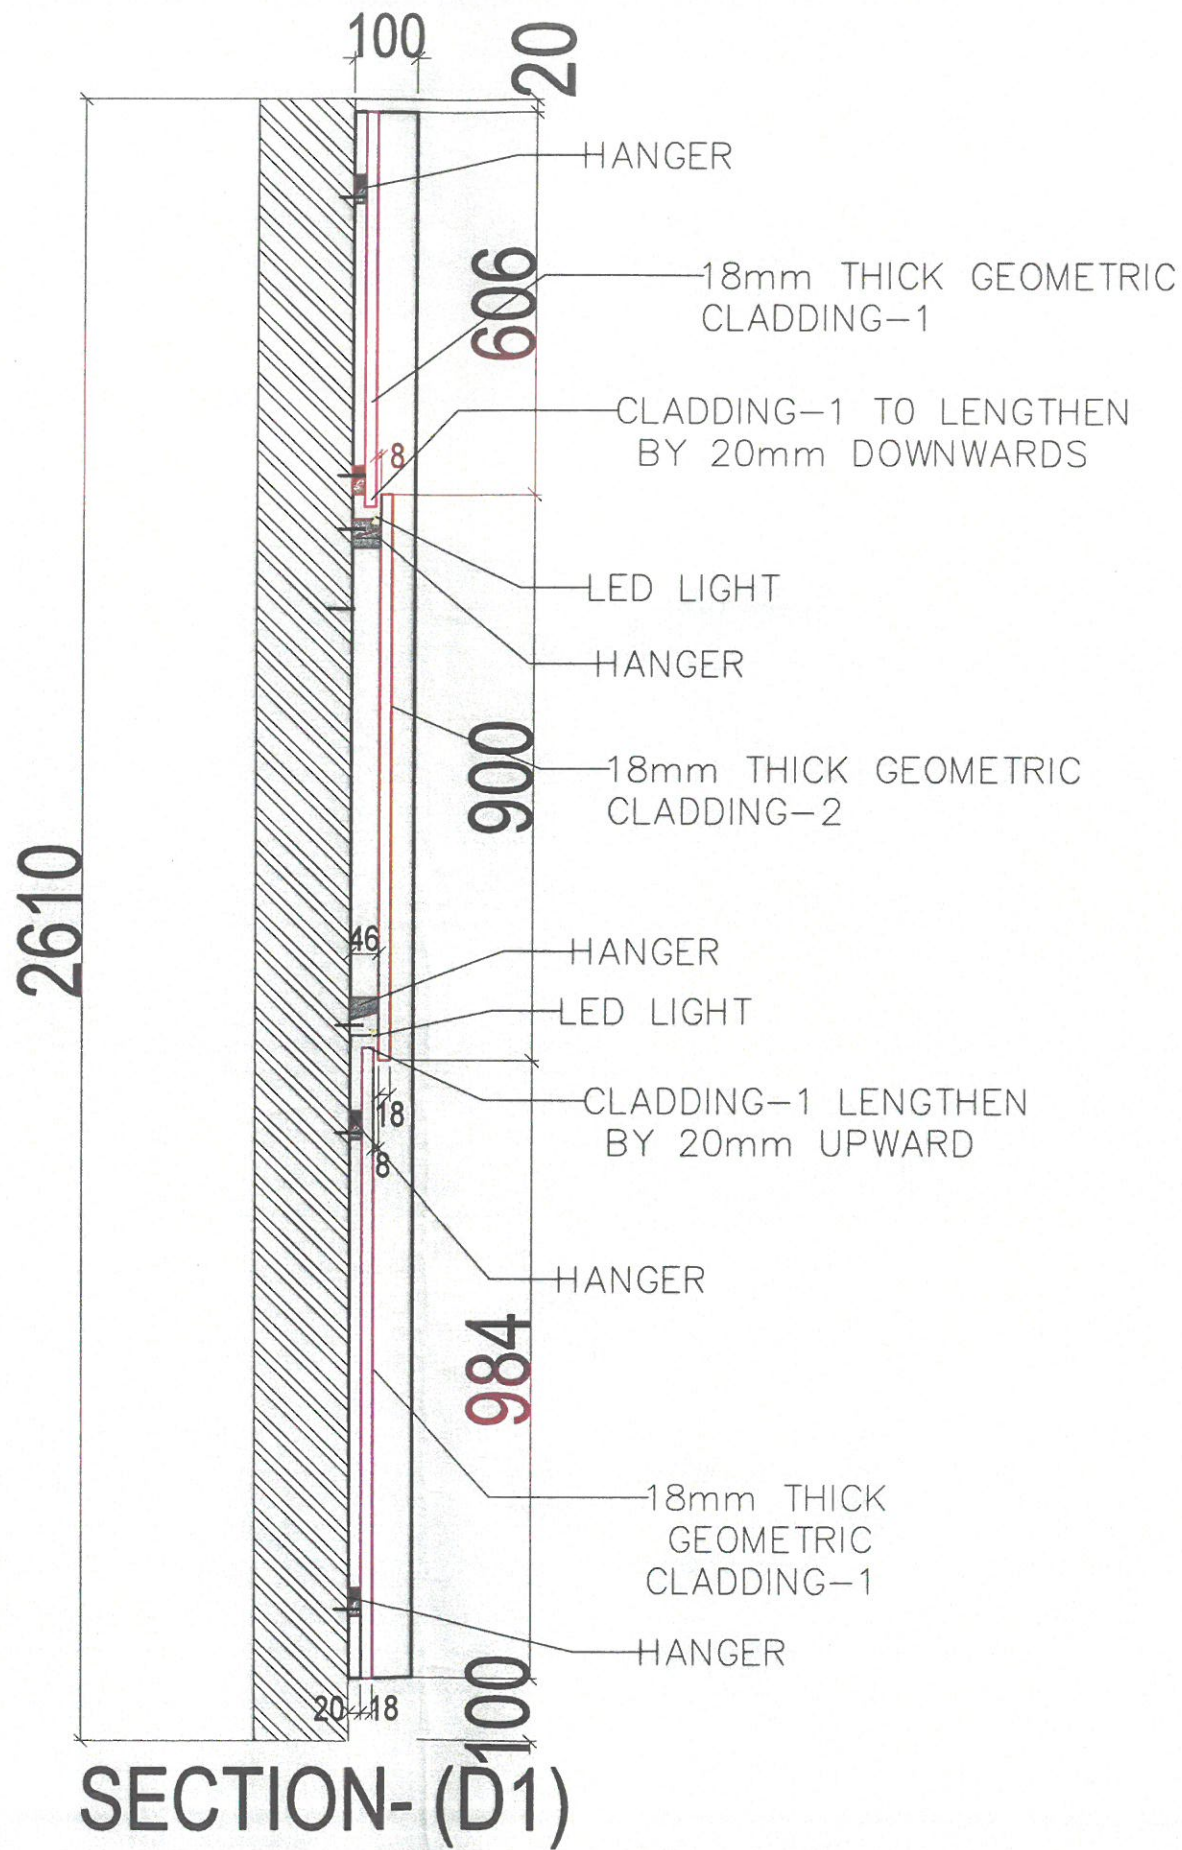

58,9 58,9 58,9 58,9 59,2 59,2 58,9 58,9 58,9 58,9

FRONT VIEW- GEOMETRIC-CLADDING- (D1)

50,2 (66 59,2)

www.wood-styles.com

Copyright of designs shown herein is retained by this office. Authority is required for any reproduction. © Copyright Wood-styles Ltd.

Sheet title

PLAN -FRONT VIEW

Shop Drawing

D1

Dwg No. WS-DS-SD-EG-004

No. 1

LEGEND

17/10/2024
 22/10/2024
 28/10/2024

17/10/2024
 22/10/2024
 28/10/2024
 29/11/2024
 07/12/2024

For Approval

Project No. : ##-###-###
 Scale : A3 = ###
 Drawn by : P.lbe
 Checked : Samir Barber
 Cad File : CAD File

Sheet title
SECTION
Shop Drawing
D1