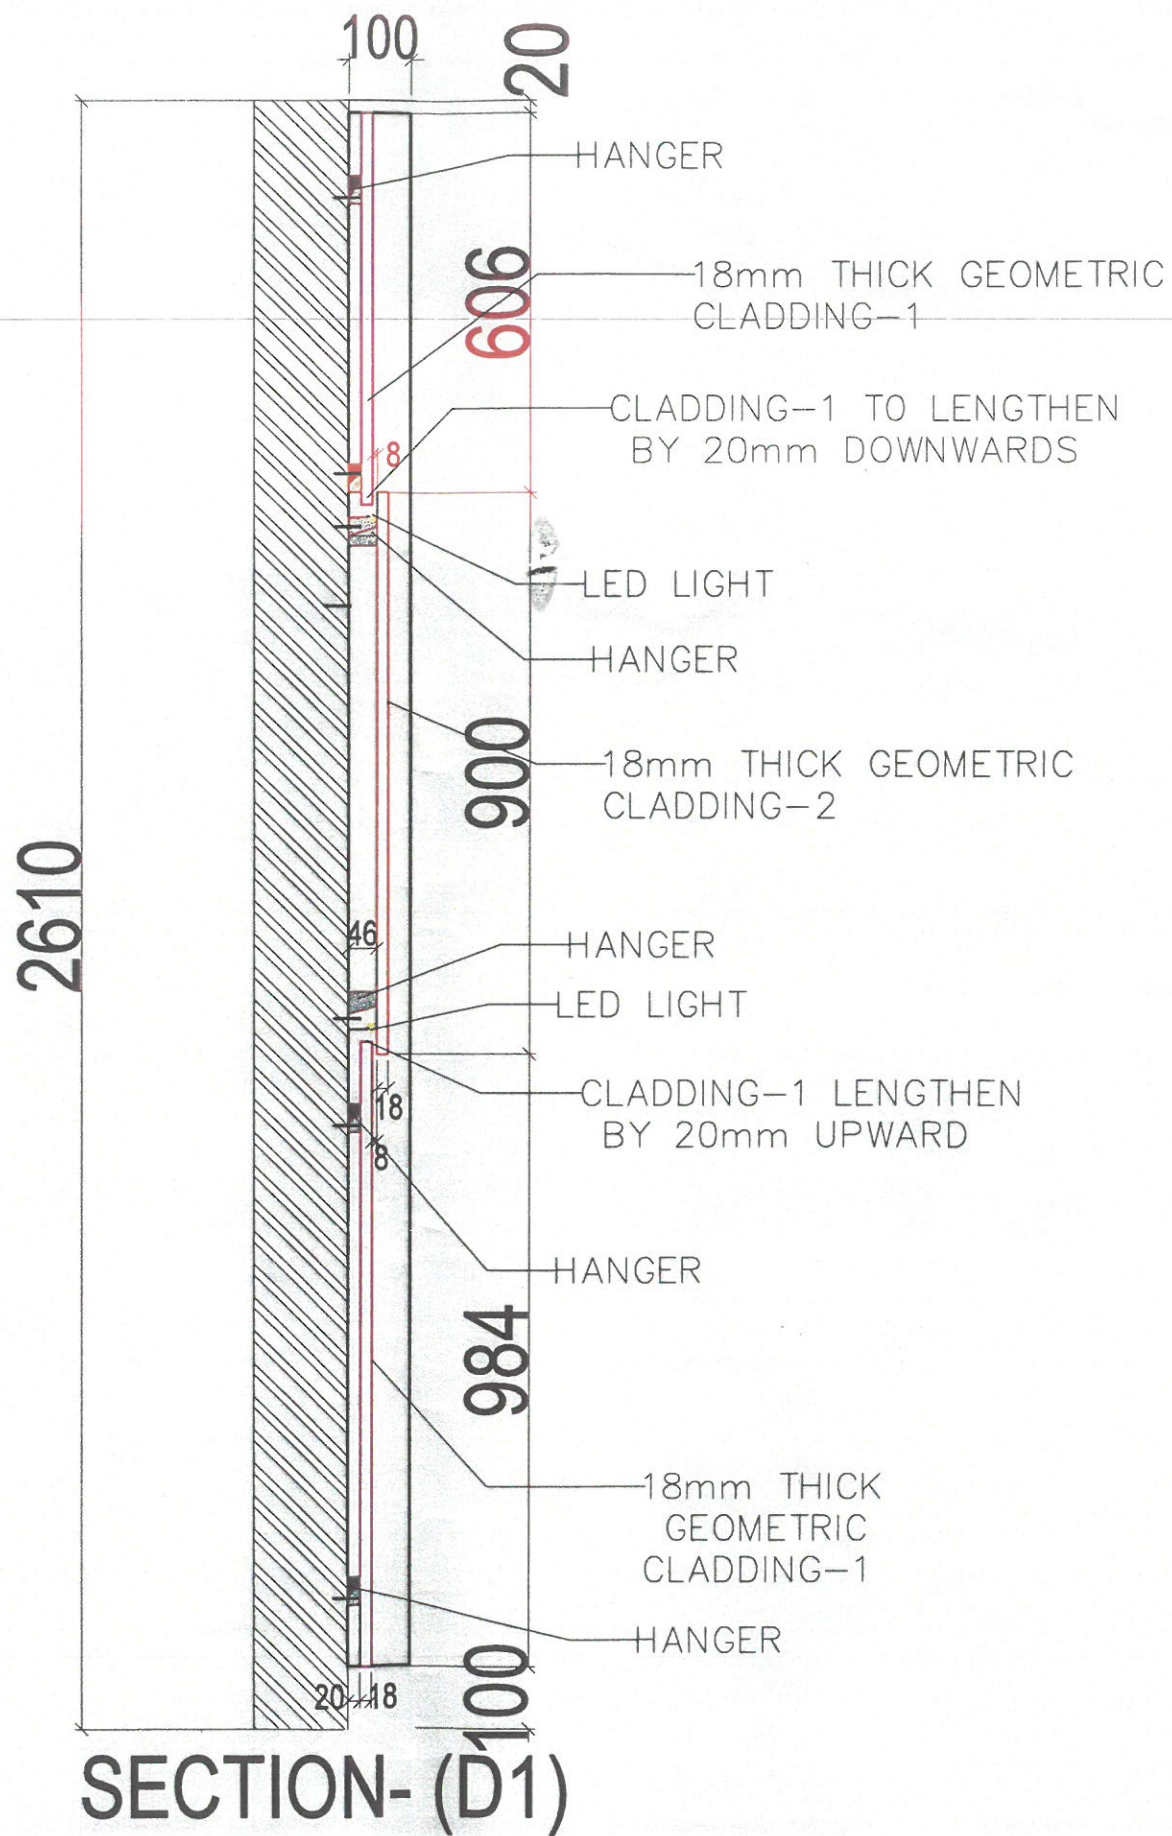

SECTION-(D1)

LEGEND

17/10/2024
22/10/2024
28/10/2024
29/11/2024
07/12/2024

For Approval

Project No. : ##-###-###
Scale : A3 = ###
Drawn by : P.lbe
Checked : Samir Barber
Cad File : CAD File

Sheet title
SECTION
Shop Drawing
D1

Dwg No. WS-DS-SD-EG-004
No. **1**