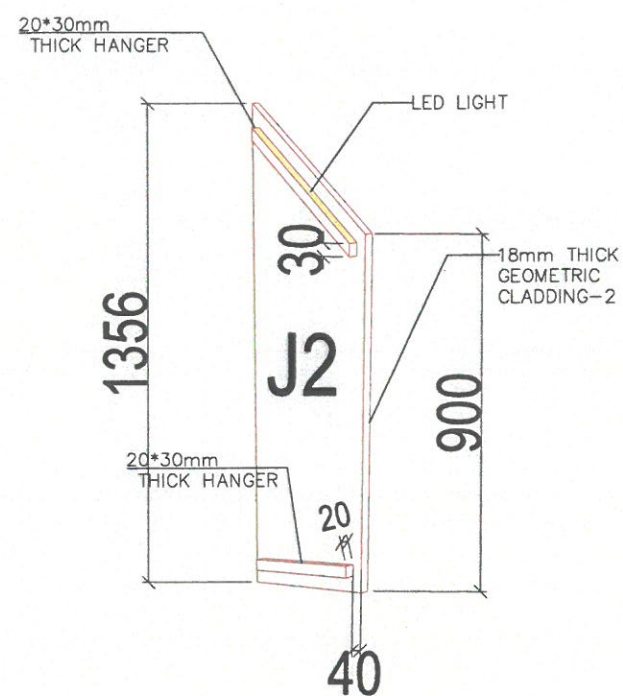

SECTION-(D1)

LEGEND

17/10/2024
22/10/2024
28/10/2024
29/11/2024
07/12/2024

For Approval

Project No. : ##-###-###
Scale : A3 = ###
Drawn by : P.lbe
Checked : Samir Barber
Cad File : CAD File

Sheet title
SECTION
Shop Drawing
D1

Dwg No. WS-DS-SD-EG-004
No. **1**