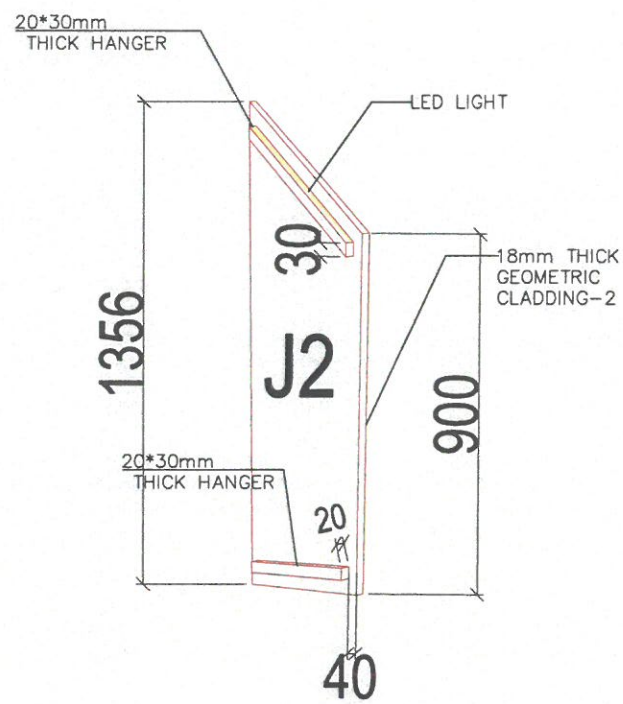

58,9 58,9 58,9 58,9 59,2 59,2 58,9 58,9 58,9 58,9

FRONT VIEW- GEOMETRIC-CLADDING- (D1)

50,2 (66 59,2)

www.wood-styles.com

Copyright of designs shown herein is retained by this office. Authority is required for any reproduction. © Copyright Wood-styles Ltd.

Sheet title

PLAN -FRONT VIEW

Shop Drawing

D1

Dwg No. WS-DS-SD-EG-004

No. 1

LEGEND

17/10/2024
 22/10/2024
 28/10/2024